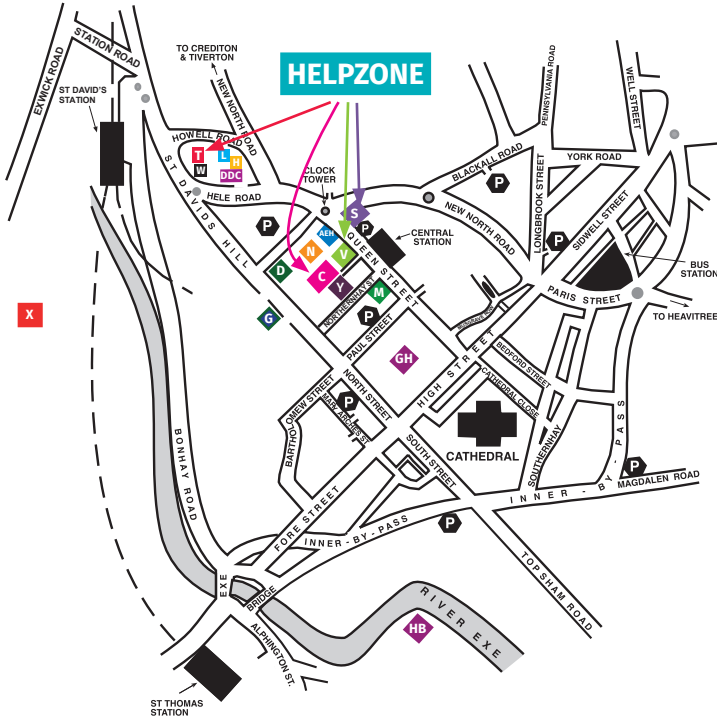

COLLEGE SITES MAP.

KEY

- T Tower Building
- DDC Digital Data Centre
- H Hele Building
- W Ted Wragg
- L Laurence Building
- V Victoria House
- C Centre for Creative Industries (CCI)
- S Maths and Science Centre
- N Sports Hall
- Y Victoria Yard
- M Centre for Music and Performance
- HB Haven Banks
- X Exwick Sports Pavilion
- AEH Apprenticeship Hub
- D The HILL
- F Construction Centre
- E Technology Centre
- FSC Future Skills Centre
- G The Globe

SOWTON TRADING ESTATE

MONKERTON