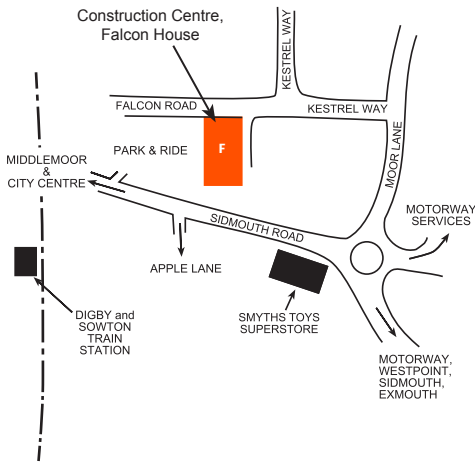

COLLEGE SITES MAP.

KEY

- T Tower Building
- DDC Digital Data Centre
- H Hele Building
- W Ted Wragg
- L Laurence Building
- V Victoria House
- C Centre for Creative Industries (CCI)
- S Maths and Science Centre
- N Sports Hall
- Y Victoria Yard
- M Centre for Music and Performance
- HB Haven Banks
- X Exwick Sports Pavilion
- AEH Apprenticeship Hub
- D The HILL
- F Construction Centre
- E Technology Centre
- FSC Future Skills Centre
- G The Globe

SOWTON TRADING ESTATE

MONKERTON