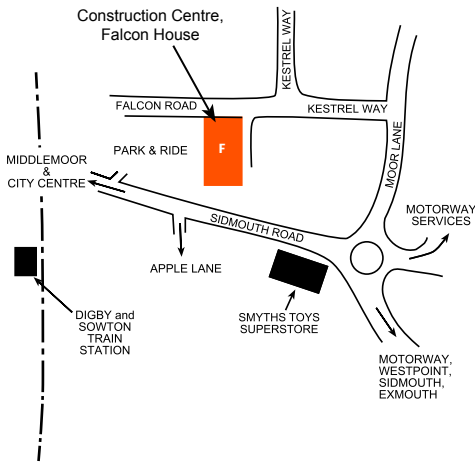

COLLEGE SITES MAP.

KEY

- T Tower Building
- DDC Digital Data Centre
- H Hele Building
- W Ted Wragg
- L Laurence Building
- V Victoria House
- C Centre for Creative Industries (CCI)
- S Maths and Science Centre
- N Sports Hall
- Y Victoria Yard
- M Centre for Music and Performance
- HB Haven Banks
- X Exwick Sports Pavilion
- AEH Apprenticeship Hub
- D The HILL
- F Construction Centre
- E Technology Centre
- FSC Future Skills Centre

SOWTON TRADING ESTATE

MONKERTON