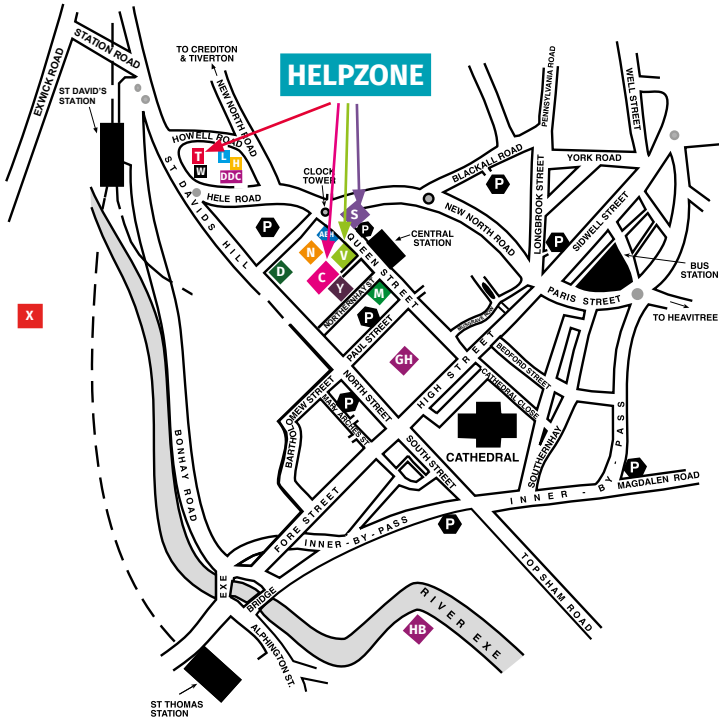

COLLEGE SITES MAP.

KEY

- T Tower Building
- DDC Digital Data Centre
- H Hele Building
- W Ted Wragg
- L Laurence Building
- V Victoria House
- C Centre for Creative Industries (CCI)
- S Maths and Science Centre
- N Sports Hall
- Y Victoria Yard
- M Centre for Music and Performance
- HB Haven Banks
- X Exwick Sports Pavilion
- AEH Apprenticeship Hub
- D The HILL
- F Construction Centre
- E Technology Centre
- FSC Future Skills Centre