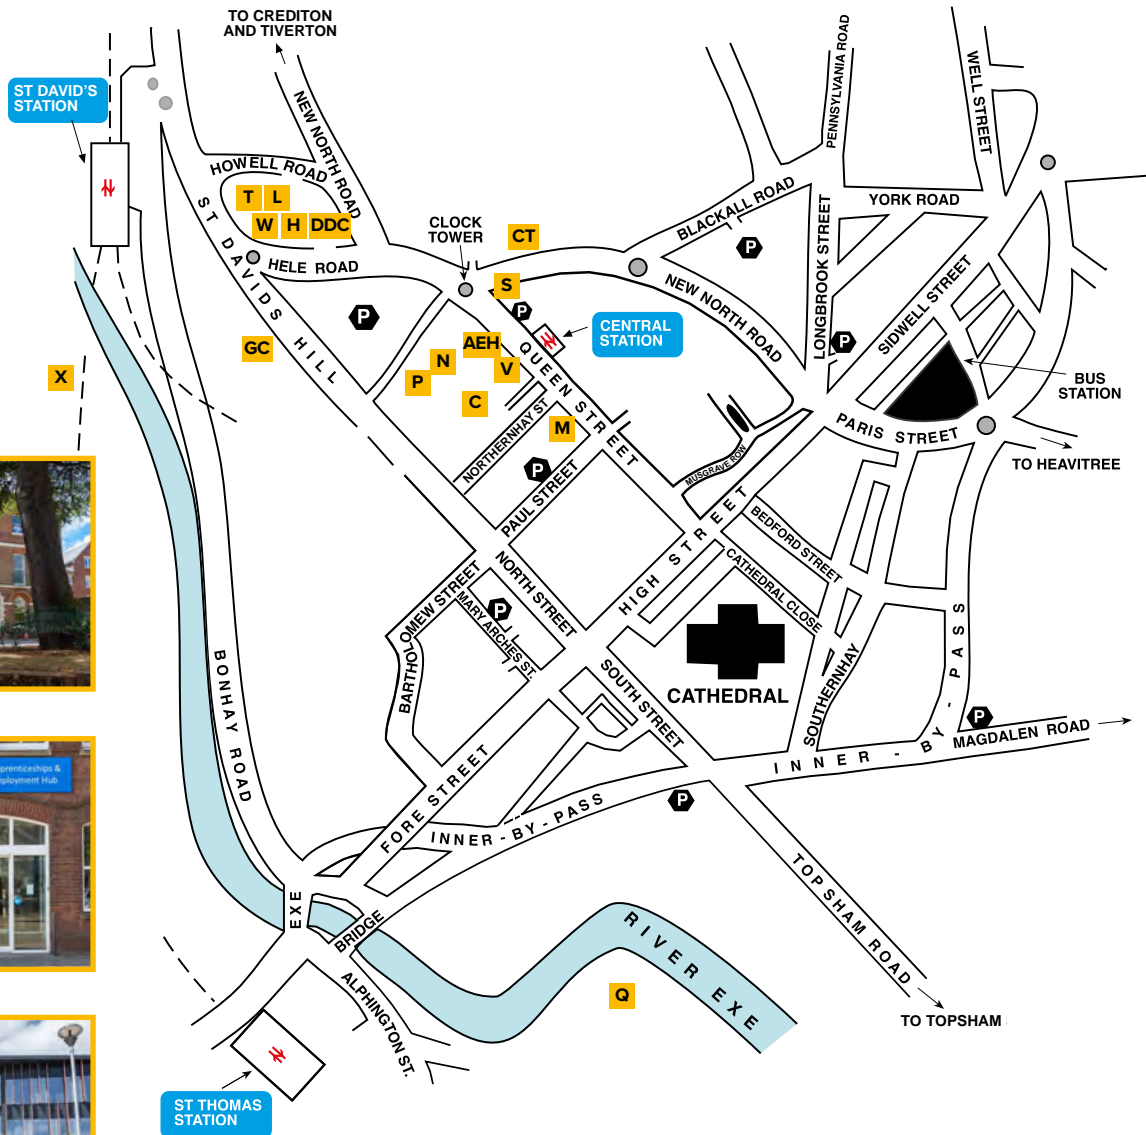

COLLEGE LOCATIONS.

Our new Digital and Data Centre offers digital learning labs, IT suites and seminar spaces.

Our Laurence Building includes a showcase salon, Zeal.

Our Maths and Science Centre includes 12 purpose-built science labs and student social spaces.

The Ted Wragg Building includes our Maths courses and a dedicated furnished flat for training for independent living.

Our Sports Hall now includes a gym and specialist sprung dance studio.

Haven Banks Outdoor Education Centre includes a 22 metre tower from which you can experience a Powerfan free-fall descent!

Exwick Sports Pavilion includes our community accessible 3G pitch, 4G pitch (opening Spring 2024) and tennis courts.

Key

- Apprenticeship Hub **AEH**
- Centre for Creative Industries (CCI) **C**
- Centre for Music and Performance **M**
- Clock Tower Accommodation **CT**
- Construction Centre **F**
- Digital and Data Centre **DDC**
- Exwick Sports Pavilion **X**
- Future Skills Centre **FSC**
- Haven Banks Outdoor Education Centre **Q**
- Hele Building **H**
- Hub for Independent Living and Learning **P**
- Laurence Building **L**
- Maths and Science Centre **S**
- Sports Hall **N**
- Technology Centre **E**
- Ted Wragg **W**
- Tower Building **T**
- The Globe Centre **GC**
- Victoria House **V**