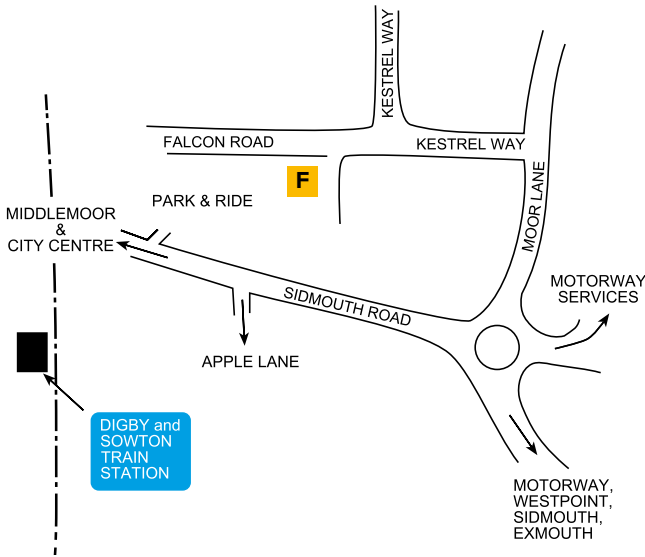

Key

- Apprenticeship Hub **AEH**
- Centre for Creative Industries (CCI) **C**
- Centre for Music and Performance **M**
- Clock Tower Accommodation **CT**
- Construction Centre **F**
- Digital and Data Centre **DDC**
- Exwick Sports Pavilion **X**
- Future Skills Centre **FSC**
- Haven Banks Outdoor Education Centre **Q**
- Hele Building **H**
- Hub for Independent Living and Learning **P**
- Laurence Building **L**
- Maths and Science Centre **S**
- Sports Hall **N**
- Technology Centre **E**
- Ted Wragg **W**
- Tower Building **T**
- The Globe Centre **GC**
- Victoria House **V**