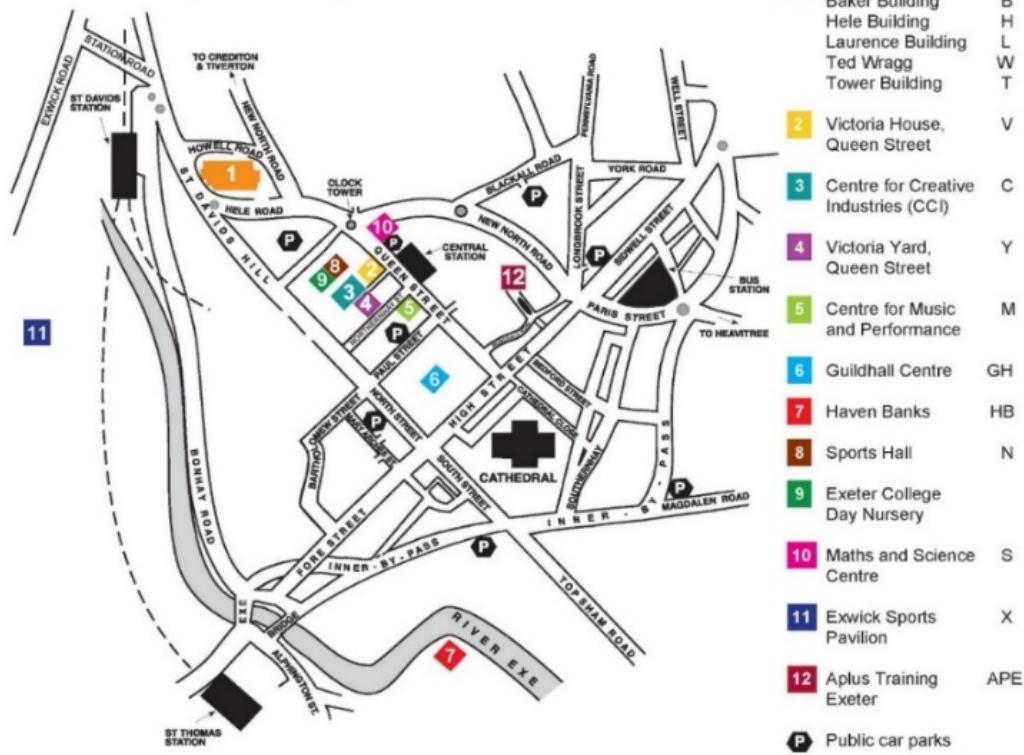

## Parent Progress Evenings – Locations and Parking Advice

### Exeter College - street plan of centre locations

#### Monkerton

There are limited number of pay and display parking spaces at this location.

#### Sowton

There are limited number of pay and display parking spaces at this location.